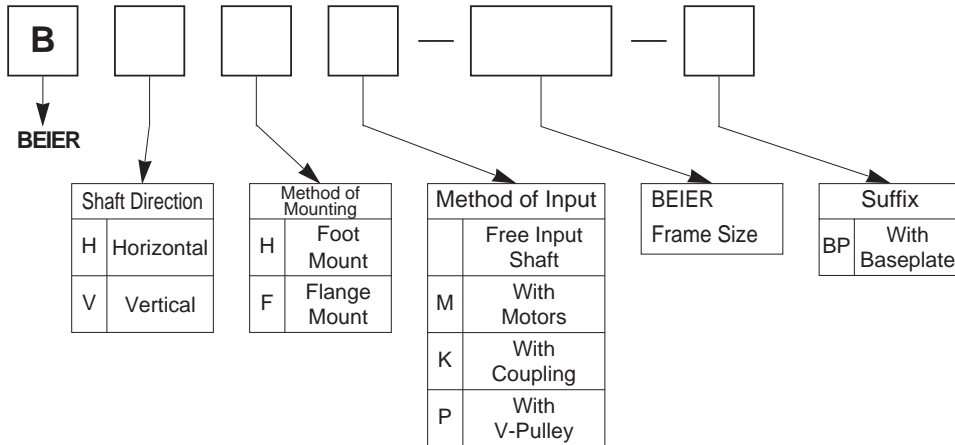

1-3) Type of Variator

Respective codes and motor nomenclature are shown below. Please verify that the type you received conforms to what you ordered.

● Nomenclature

BASIC

BEIER VARIATOR

BEIER VARIATOR (Built in Gear Type)

BEIER-CYCLO® VARIATOR

1-4) Type of Motor

Respective codes and motor nomenclature are shown below. Please verify that the type you received conforms to what you ordered.

• For Cyclo **with a servo motor**, **DC motor** or **Vector motor**, refer to the respective motor maintenance manual.