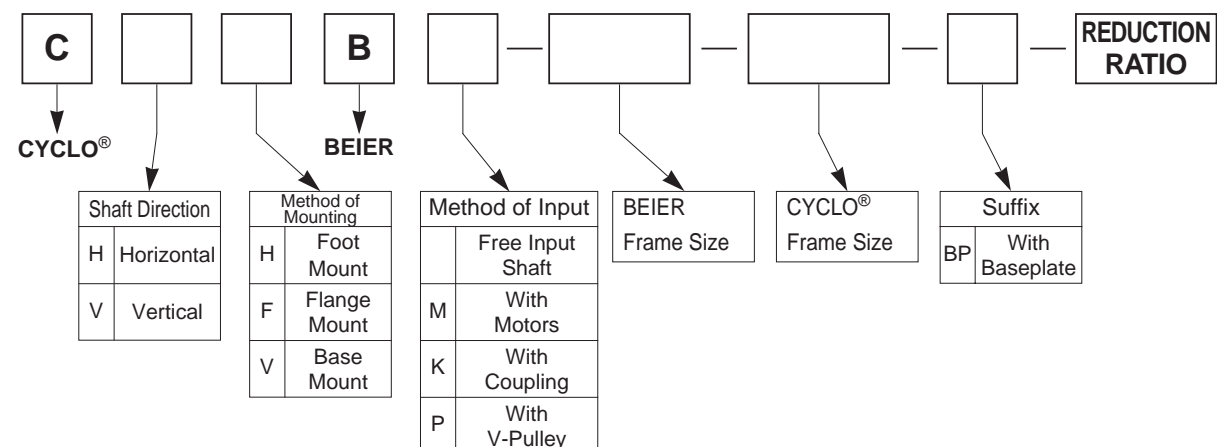

1-3) Type of Variator

Respective codes and motor nomenclature are shown below. Please verify that the type you received conforms to what you ordered.

● Nomenclature

BASIC

BEIER VARIATOR

BEIER VARIATOR (Built in Gear Type)

BEIER-CYCLO® VARIATOR

1-4) Type of Motor

Respective codes and motor nomenclature are shown below. Please verify that the type you received conforms to what you ordered.

• For Cyclo **with a servo motor**, **DC motor** or **Vector motor**, refer to the respective motor maintenance manual.