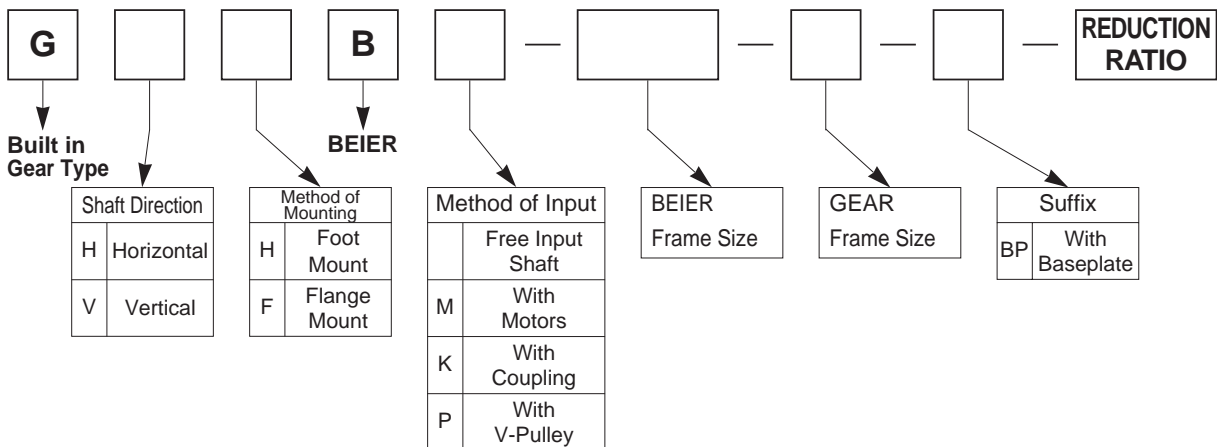

1-3) Type of Variator

Respective codes and motor nomenclature are shown below. Please verify that the type you received conforms to what you ordered.

● Nomenclature

BASIC

BEIER VARIATOR

BEIER VARIATOR (Built in Gear Type)

BEIER-CYCLO® VARIATOR

1-4) Type of Motor

Respective codes and motor nomenclature are shown below. Please verify that the type you received conforms to what you ordered.

• For Cyclo **with a servo motor**, **DC motor** or **Vector motor**, refer to the respective motor maintenance manual.