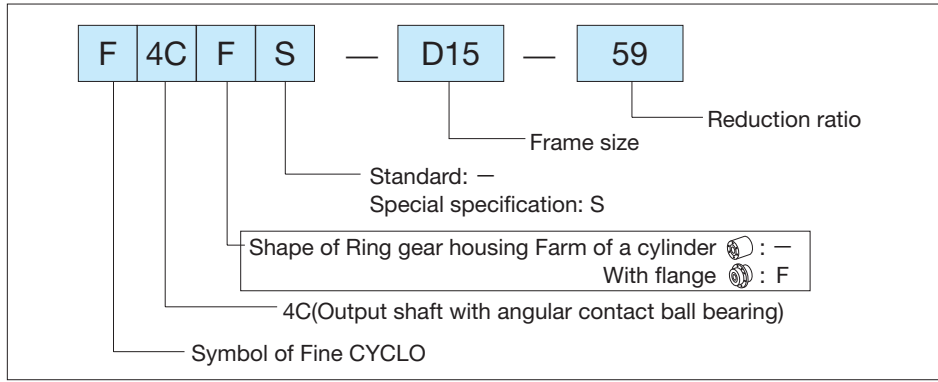

### 3. Nomenclature

### 4. Products

Mark ● : Model Lineup

Frame size	Reduction ratio		
	59	89	119
D15	●	●	
D25	●	●	●
D30	●	●	●
D35	●	●	●
D45	●	●	●

### 5. Speed Ratio & Rotation Direction